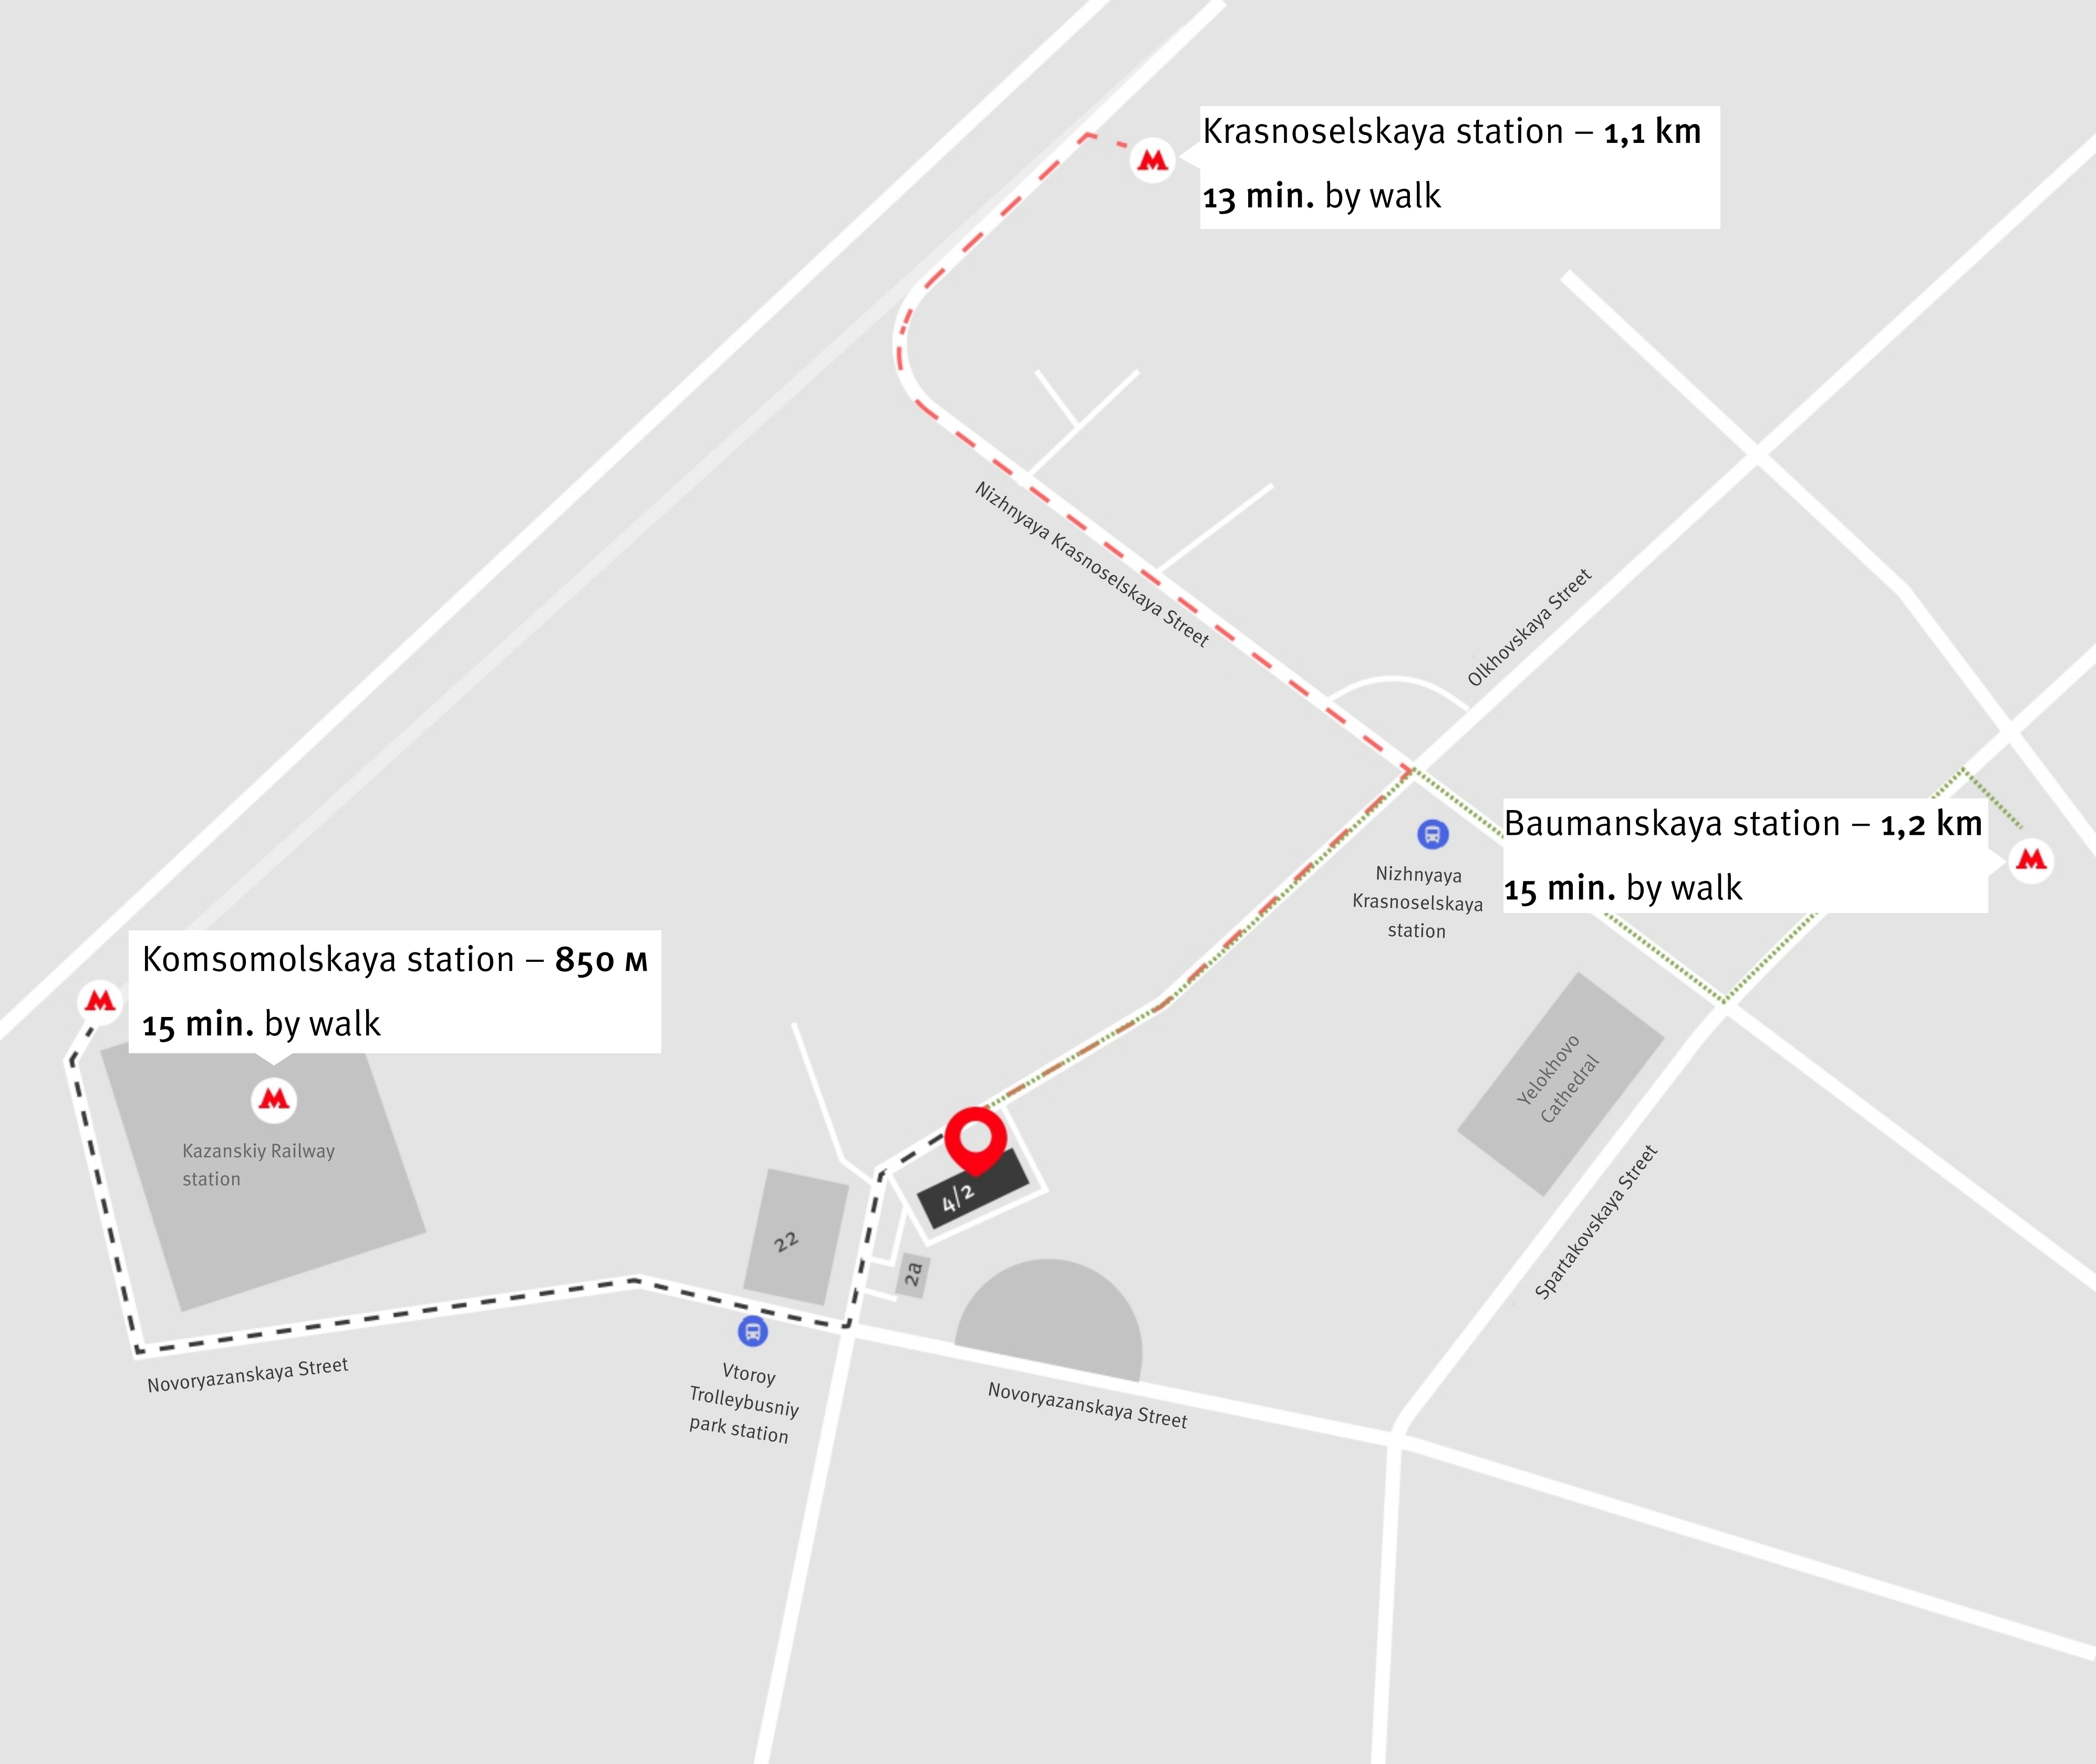

Krasnoselskaya station – **1,1 km**
13 min. by walk

Baumanskaya station – **1,2 km**
15 min. by walk

Komsomolskaya station – **850 m**
15 min. by walk

Kazanskiy Railway station

Nizhnaya Krasnoselskaya station

Yelokhovo Cathedral

Vtoroy Trolleybusnyy park station

Novoryazanskaya Street

Novoryazanskaya Street

Nizhnaya Krasnoselskaya Street

Olkhovskaya Street

Spartakovskaya Street

22